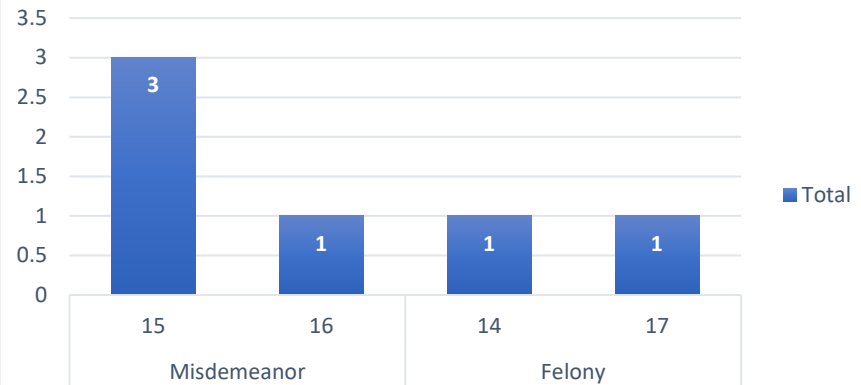

Emeryville Police Department

Part 1 Crimes

March 2026

Emeryville Police Department Part 1 Crimes March 2026

Year-to-Date Property & Violent Crimes

Adult and Juvenile Arrests YTD 2025 and 2026

YTD: 2025: 196 2026: 231 Percent Change: 18%

YTD: 2025: 12 2026: 6 Percent Change: -50%

(Note: Small numbers produce large percentages)

Year-to-Date Juvenile Arrest - March 2026

Arrests by Month

Arrest by Level and Charges

Release Disposition

Arrest by Age & Level