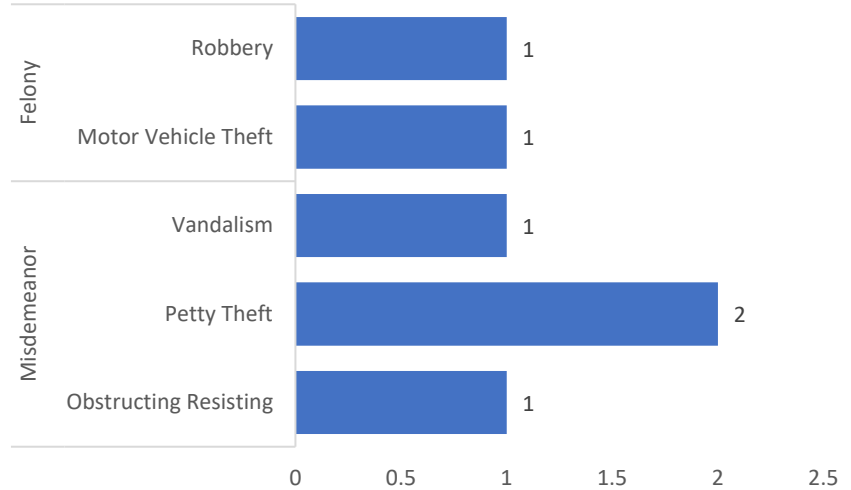

YTD: 2025: 12 2026: 6 Percent Change: -50%

(Note: Small numbers produce large percentages)

Year-to-Date Juvenile Arrest - March 2026

Arrests by Month

Arrest by Level and Charges

Release Disposition

Arrest by Age & Level