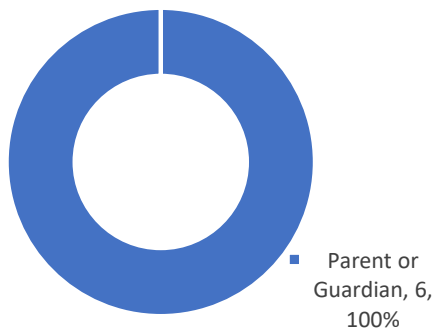

YTD: 2025: 12 2026: 6 Percent Change: -50%

(Note: Small numbers produce large percentages)

Year-to-Date Juvenile Arrest - March 2026

Arrests by Month

Arrest by Level and Charges

Release Disposition

Arrest by Age & Level