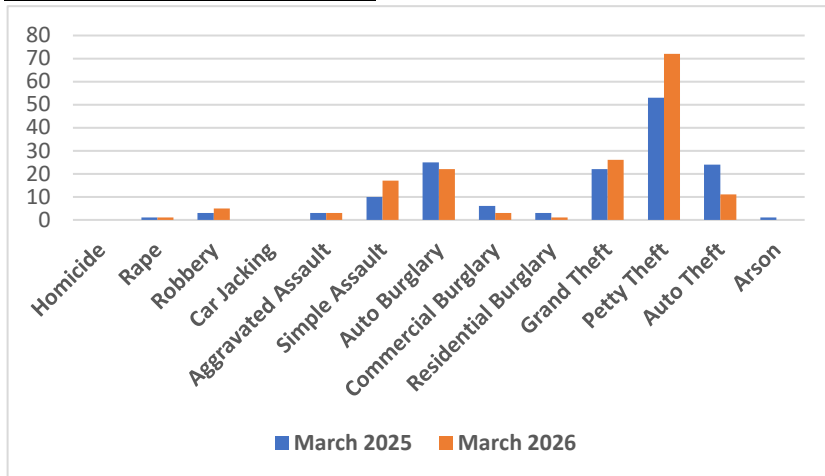

Emeryville Police Department Part 1 Crimes March 2026

	Feb 2026	Mar 2026	Above Below	% Chg	3 Year Avg Current Month	YTD 2025	YTD 2026	Above Below	% Chg
Violent Crimes:									
Homicide	0	0	0	N/C	0	0	0	0	N/C
Rape	0	1	1	N/C	1	1	2	1	100%
Robbery	4	5	1	25%	5	13	12	-1	-8%
Car Jacking	0	0	0	N/C	0	0	2	2	N/C
Aggravated Assault	2	3	1	50%	3	7	8	1	14%
Simple Assault	9	17	8	89%	11	27	33	6	22%
Total Violent Crimes	15	26	11	73%	20	48	57	9	19%
Property Crimes:									
						YTD 2025	YTD 2026		
Auto Burglary	16	22	6	38%	33	65	54	-11	-17%
Commercial Burglary	2	3	1	50%	7	15	8	-7	-47%
Residential Burglary	3	1	-2	-67%	3	5	11	6	120%
Grand Theft	9	26	17	189%	25	44	49	5	11%
Petty Theft	29	72	43	148%	46	166	151	-15	-9%
Auto Theft	12	11	-1	-8%	28	67	34	-33	-49%
Arson	0	0	0	N/C	0	1	0	-1	-100%
Total Property Crimes	71	135	64	90%	142	363	307	-56	-15%
Grand Total	86	161	75	87%	163	411	364	-47	-11%
Other:									
*Mental Illness Detention	10	12	2	20%	11	28	34	6	21%
*Recovered Vehicles	4	7	3	75%	16	36	14	-22	-61%
*Suspicious Incidents	39	35	-4	-10%	31	88	105	17	19%
Total Other	53	54	1	2%	58	152	153	1	1%

	Arrests	Cited	Booked
Adults	84	24	60
Juveniles	1	1	0

	Recidivism	Cites	Bookings
Adults	0	0	0
Juveniles	0	0	0

Total Repeat Offenders: 0

*Categories not included in Part 1 Crimes, NC= Not Calculable, Small numbers lead to large percentages, Suspicious Incidents include persons and vehicles. **The above crime statistics are not official.**

Emeryville Police Department

Part 1 Crimes

March 2026

Emeryville Police Department Part 1 Crimes March 2026

Year-to-Date Property & Violent Crimes

Adult and Juvenile Arrests YTD 2025 and 2026

YTD: 2025: 196 2026: 231 Percent Change: 18%