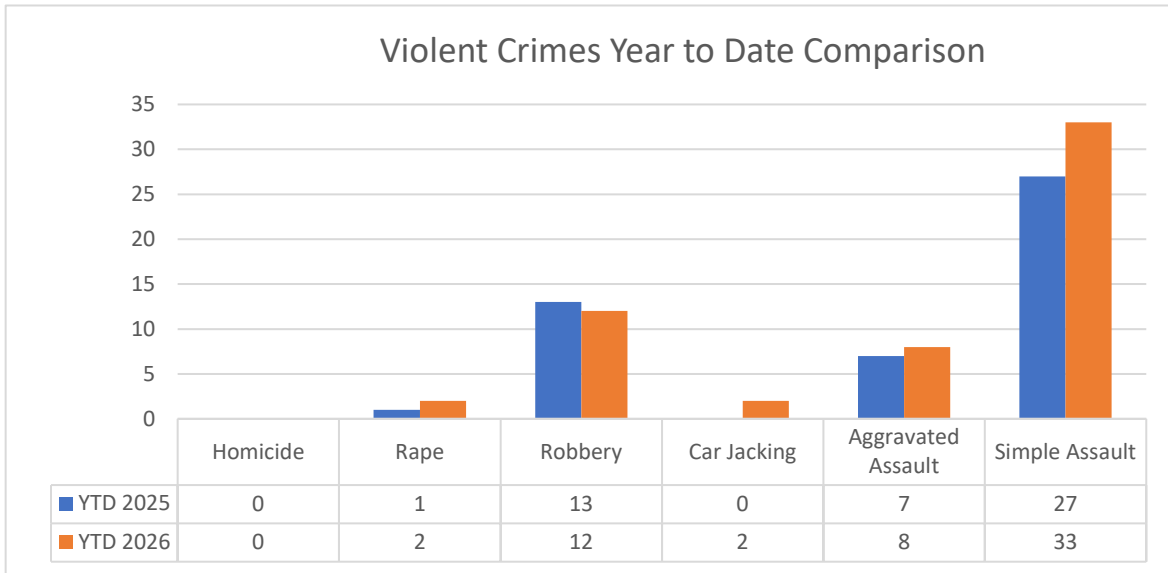

Emeryville Police Department Part 1 Crimes March 2026

	Feb 2026	Mar 2026	Above Below	% Chg	3 Year Avg Current Month	YTD 2025	YTD 2026	Above Below	% Chg
Violent Crimes:									
Homicide	0	0	0	N/C	0	0	0	0	N/C
Rape	0	1	1	N/C	1	1	2	1	100%
Robbery	4	5	1	25%	5	13	12	-1	-8%
Car Jacking	0	0	0	N/C	0	0	2	2	N/C
Aggravated Assault	2	3	1	50%	3	7	8	1	14%
Simple Assault	9	17	8	89%	11	27	33	6	22%
Total Violent Crimes	15	26	11	73%	20	48	57	9	19%
Property Crimes:									
						YTD 2025	YTD 2026		
Auto Burglary	16	22	6	38%	33	65	54	-11	-17%
Commercial Burglary	2	3	1	50%	7	15	8	-7	-47%
Residential Burglary	3	1	-2	-67%	3	5	11	6	120%
Grand Theft	9	26	17	189%	25	44	49	5	11%
Petty Theft	29	72	43	148%	46	166	151	-15	-9%
Auto Theft	12	11	-1	-8%	28	67	34	-33	-49%
Arson	0	0	0	N/C	0	1	0	-1	-100%
Total Property Crimes	71	135	64	90%	142	363	307	-56	-15%
Grand Total	86	161	75	87%	163	411	364	-47	-11%
Other:									
*Mental Illness Detention	10	12	2	20%	11	28	34	6	21%
*Recovered Vehicles	4	7	3	75%	16	36	14	-22	-61%
*Suspicious Incidents	39	35	-4	-10%	31	88	105	17	19%
Total Other	53	54	1	2%	58	152	153	1	1%

	Arrests	Cited	Booked
Adults	84	24	60
Juveniles	1	1	0

	Recidivism	Cites	Bookings
Adults	0	0	0
Juveniles	0	0	0

Total Repeat Offenders: 0

*Categories not included in Part 1 Crimes, NC= Not Calculable, Small numbers lead to large percentages, Suspicious Incidents include persons and vehicles. **The above crime statistics are not official.**

Emeryville Police Department

Part 1 Crimes

March 2026

Emeryville Police Department Part 1 Crimes March 2026

Year-to-Date Property & Violent Crimes

Adult and Juvenile Arrests YTD 2025 and 2026

YTD: 2025: 196 2026: 231 Percent Change: 18%