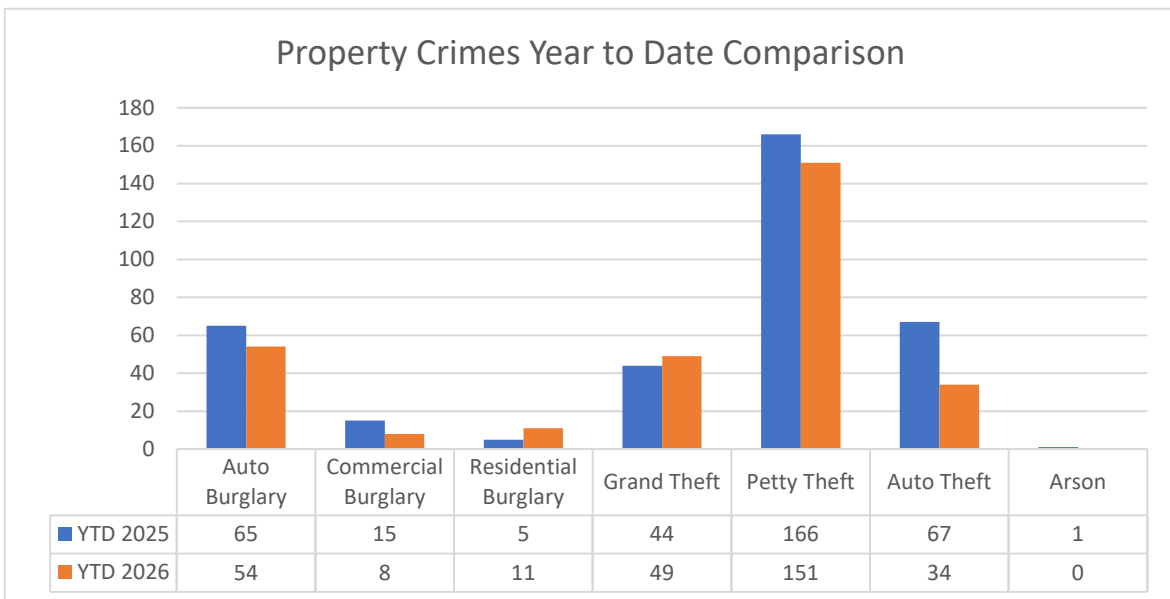

Emeryville Police Department Part 1 Crimes March 2026

	Feb 2026	Mar 2026	Above Below	% Chg	3 Year Avg Current Month	YTD 2025	YTD 2026	Above Below	% Chg
Violent Crimes:									
Homicide	0	0	0	N/C	0	0	0	0	N/C
Rape	0	1	1	N/C	1	1	2	1	100%
Robbery	4	5	1	25%	5	13	12	-1	-8%
Car Jacking	0	0	0	N/C	0	0	2	2	N/C
Aggravated Assault	2	3	1	50%	3	7	8	1	14%
Simple Assault	9	17	8	89%	11	27	33	6	22%
Total Violent Crimes	15	26	11	73%	20	48	57	9	19%
Property Crimes:									
						YTD 2025	YTD 2026		
Auto Burglary	16	22	6	38%	33	65	54	-11	-17%
Commercial Burglary	2	3	1	50%	7	15	8	-7	-47%
Residential Burglary	3	1	-2	-67%	3	5	11	6	120%
Grand Theft	9	26	17	189%	25	44	49	5	11%
Petty Theft	29	72	43	148%	46	166	151	-15	-9%
Auto Theft	12	11	-1	-8%	28	67	34	-33	-49%
Arson	0	0	0	N/C	0	1	0	-1	-100%
Total Property Crimes	71	135	64	90%	142	363	307	-56	-15%
Grand Total	86	161	75	87%	163	411	364	-47	-11%
Other:									
*Mental Illness Detention	10	12	2	20%	11	28	34	6	21%
*Recovered Vehicles	4	7	3	75%	16	36	14	-22	-61%
*Suspicious Incidents	39	35	-4	-10%	31	88	105	17	19%
Total Other	53	54	1	2%	58	152	153	1	1%

	Arrests	Cited	Booked
Adults	84	24	60
Juveniles	1	1	0

	Recidivism	Cites	Bookings
Adults	0	0	0
Juveniles	0	0	0

Total Repeat Offenders: 0

*Categories not included in Part 1 Crimes, NC= Not Calculable, Small numbers lead to large percentages, Suspicious Incidents include persons and vehicles. **The above crime statistics are not official.**

Emeryville Police Department

Part 1 Crimes

March 2026

Emeryville Police Department Part 1 Crimes March 2026

Year-to-Date Property & Violent Crimes

Adult and Juvenile Arrests YTD 2025 and 2026

YTD: 2025: 196 2026: 231 Percent Change: 18%