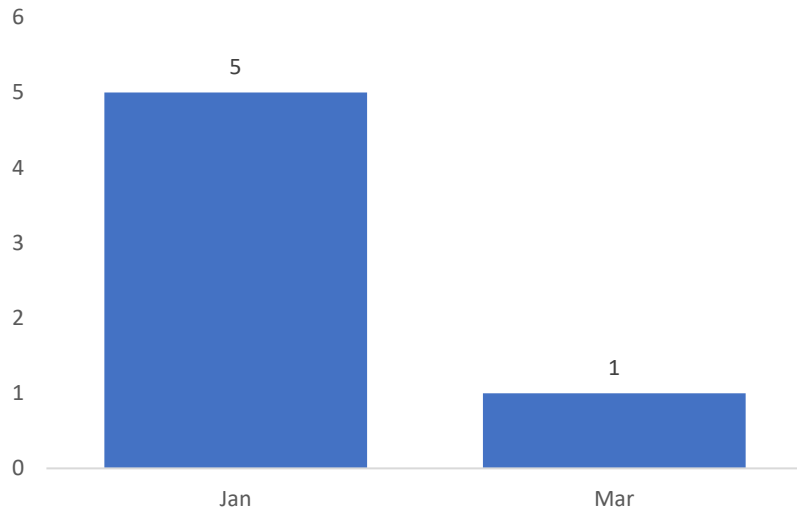

Emeryville Police Department

Part 1 Crimes

March 2026

Emeryville Police Department Part 1 Crimes March 2026

Year-to-Date Property & Violent Crimes

Adult and Juvenile Arrests YTD 2025 and 2026

YTD: 2025: 196 2026: 231 Percent Change: 18%

YTD: 2025: 12 2026: 6 Percent Change: -50%

(Note: Small numbers produce large percentages)

Year-to-Date Juvenile Arrest - March 2026

Arrests by Month

Arrest by Level and Charges

Release Disposition

Arrest by Age & Level