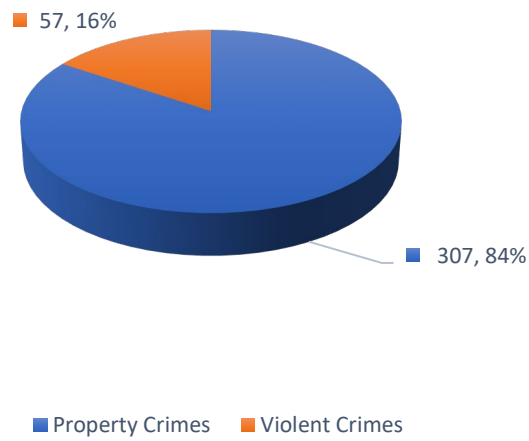

	Arrests	Cited	Booked
Adults	84	24	60
Juveniles	1	1	0

	Recidivism	Cites	Bookings
Adults	0	0	0
Juveniles	0	0	0

Total Repeat Offenders: 0

*Categories not included in Part 1 Crimes, NC= Not Calculable, Small numbers lead to large percentages, Suspicious Incidents include persons and vehicles. **The above crime statistics are not official.**

Emeryville Police Department

Part 1 Crimes

March 2026

Emeryville Police Department Part 1 Crimes March 2026

Year-to-Date Property & Violent Crimes

Adult and Juvenile Arrests YTD 2025 and 2026

YTD: 2025: 196 2026: 231 Percent Change: 18%