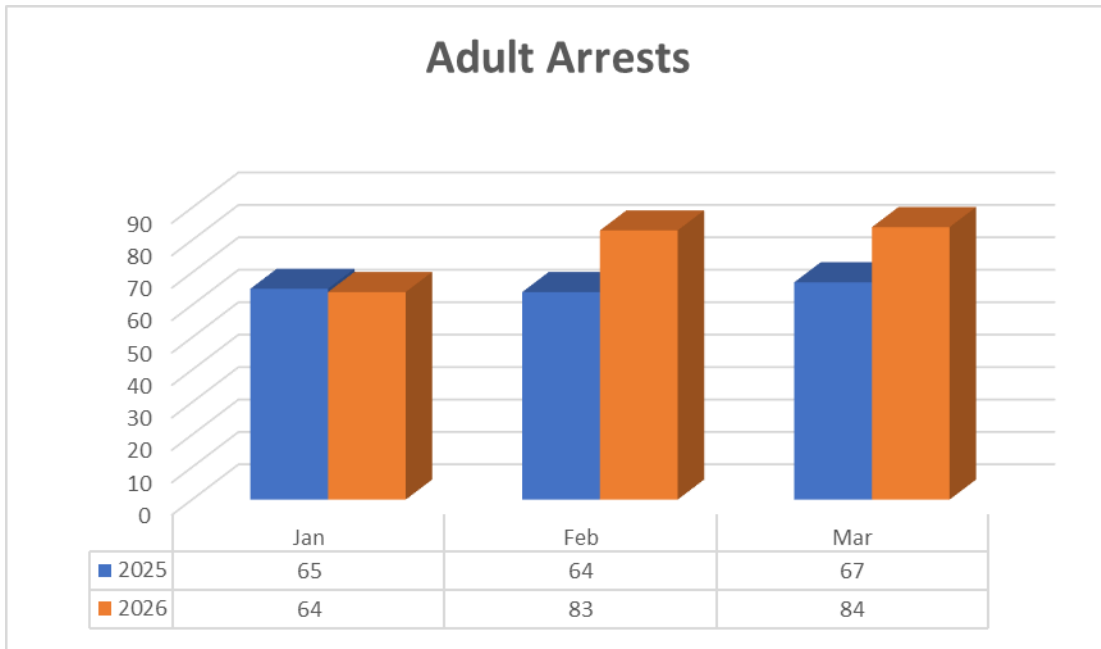

	Arrests	Cited	Booked
Adults	84	24	60
Juveniles	1	1	0

	Recidivism	Cites	Bookings
Adults	0	0	0
Juveniles	0	0	0

Total Repeat Offenders: 0

*Categories not included in Part 1 Crimes, NC= Not Calculable, Small numbers lead to large percentages, Suspicious Incidents include persons and vehicles. **The above crime statistics are not official.**

Emeryville Police Department

Part 1 Crimes

March 2026

Emeryville Police Department Part 1 Crimes March 2026

Year-to-Date Property & Violent Crimes

Adult and Juvenile Arrests YTD 2025 and 2026

YTD: 2025: 196 2026: 231 Percent Change: 18%

YTD: 2025: 12 2026: 6 Percent Change: -50%

(Note: Small numbers produce large percentages)

Year-to-Date Juvenile Arrest - March 2026

Arrests by Month

Arrest by Level and Charges

Release Disposition

Arrest by Age & Level