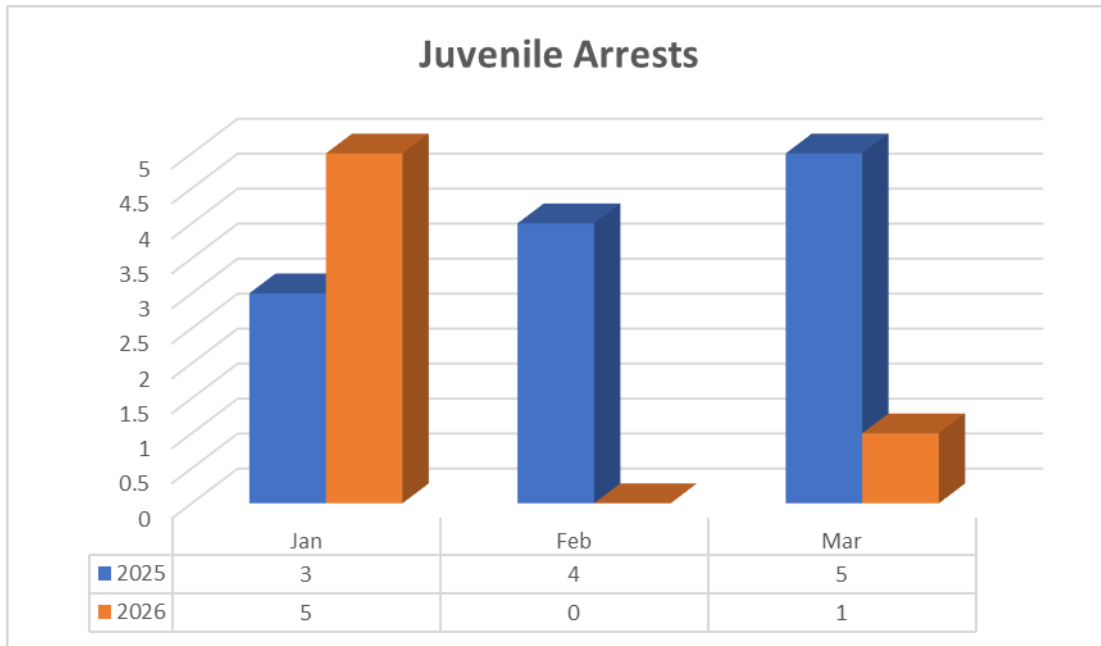

	Arrests	Cited	Booked
Adults	84	24	60
Juveniles	1	1	0

	Recidivism	Cites	Bookings
Adults	0	0	0
Juveniles	0	0	0

Total Repeat Offenders: 0

*Categories not included in Part 1 Crimes, NC= Not Calculable, Small numbers lead to large percentages, Suspicious Incidents include persons and vehicles. **The above crime statistics are not official.**

Emeryville Police Department

Part 1 Crimes

March 2026

Emeryville Police Department Part 1 Crimes March 2026

Year-to-Date Property & Violent Crimes

Adult and Juvenile Arrests YTD 2025 and 2026

YTD: 2025: 196 2026: 231 Percent Change: 18%

YTD: 2025: 12 2026: 6 Percent Change: -50%

(Note: Small numbers produce large percentages)

Year-to-Date Juvenile Arrest - March 2026

Arrests by Month

Arrest by Level and Charges

Release Disposition

Arrest by Age & Level