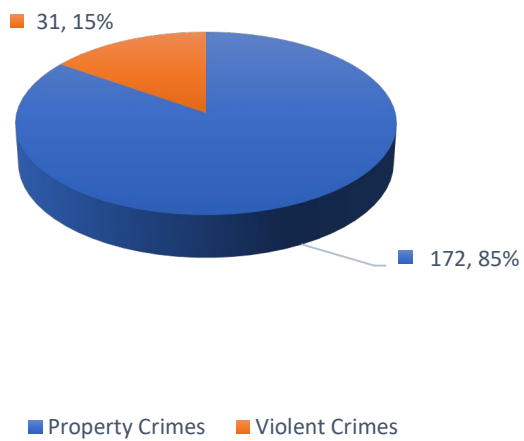

Emeryville Police Department

Part 1 Crimes

February 2026

	Jan 2026	Feb 2026	Above Below	% Chg	3 Year Avg Current Month	YTD 2025	YTD 2026	Above Below	% Chg
Violent Crimes:									
Homicide	0	0	0	N/C	0	0	0	0	N/C
Rape	1	0	-1	-100%	0	0	1	1	N/C
Robbery	3	4	1	33%	6	10	7	-3	-30%
Car Jacking	2	0	-2	-100%	1	0	2	2	N/C
Aggravated Assault	3	2	-1	-33%	4	5	5	0	0%
Simple Assault	7	9	2	29%	14	17	16	-1	-6%
Total Violent Crimes	16	15	-1	-6%	25	32	31	-1	-3%
Property Crimes:									
						YTD 2025	YTD 2026		
Auto Burglary	16	16	0	0%	32	40	32	-8	-20%
Commercial Burglary	3	2	-1	-33%	5	9	5	-4	-44%
Residential Burglary	7	3	-4	-57%	4	2	10	8	400%
Grand Theft	14	9	-5	-36%	22	22	23	1	5%
Petty Theft	50	29	-21	-42%	40	113	79	-34	-30%
Auto Theft	11	12	1	9%	26	43	23	-20	-47%
Arson	0	0	0	N/C	0	0	0	0	N/C
Total Property Crimes	101	71	-30	-30%	128	229	172	-57	-25%
Grand Total	117	86	-31	-26%	153	261	203	-58	-22%
Other:									
*Mental Illness Detention	12	10	-2	-17%	11	20	22	2	10%
*Recovered Vehicles	3	4	1	33%	15	27	7	-20	-74%
*Suspicious Incidents	31	39	8	26%	27	53	70	17	32%
Total Other	46	53	7	15%	53	100	99	-1	-1%

	Arrests	Cited	Booked
Adults	83	21	62
Juveniles	0	0	0

	Recidivism	Cites	Bookings
Adults	1	1	1
Juveniles	0	0	0

Total Repeat Offenders: 1

*Categories not included in Part 1 Crimes, NC= Not Calculable, Small numbers lead to large percentages, Suspicious Incidents include persons and vehicles. **The above crime statistics are not official.**

Emeryville Police Department Part 1 Crimes February 2026

Emeryville Police Department Part 1 Crimes February 2026

Year-to-Date Property & Violent Crimes

Year-to-Date Juvenile Arrest - February 2026 ****No Arrests in February****