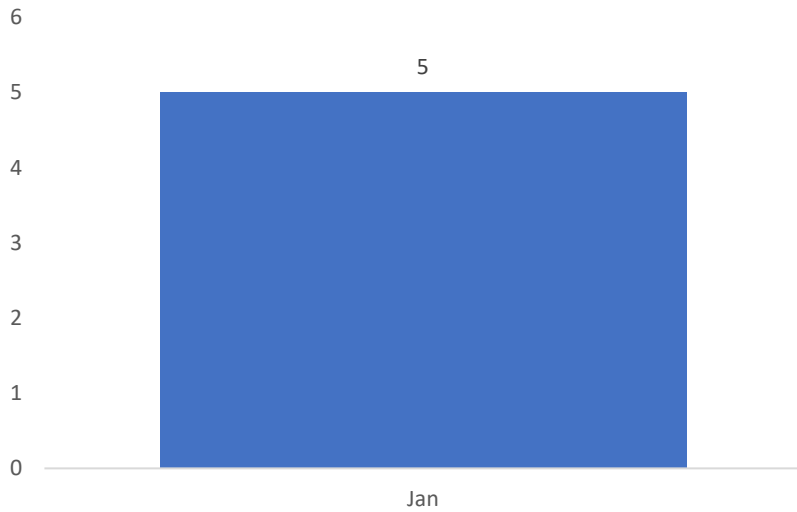

Year-to-Date Juvenile Arrest - February 2026 ****No Arrests in February****

Arrests by Month