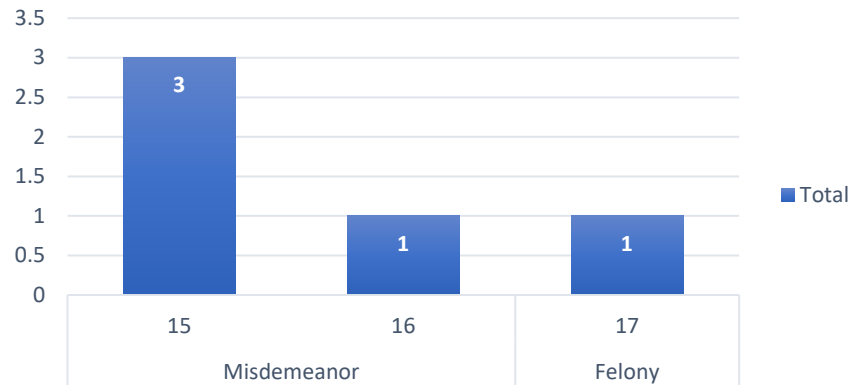

Arrests by Month

Arrest by Level and Charges

Release Disposition

Arrest by Age & Level

Arrest Date	Gender	Level	Charge	Age	Disposition of Release
01/11/2026	M	Misdemeanor	Obstructing Resisting	16	Parent or Guardian
01/11/2026	M	Felony	Motor Vehicle Theft	17	Parent or Guardian
01/16/2026	F	Misdemeanor	Petty Theft	15	Parent or Guardian
01/16/2026	F	Misdemeanor	Petty Theft	15	Parent or Guardian
01/31/2026	M	Misdemeanor	Vandalism	15	Parent or Guardian

****No Arrests in February****

Emeryville Police Department

Beat Matrix

February 2026

	BEAT 1	BEAT 2	BEAT 3	OUTSIDE CITY LIMITS	Total
Homicide	0	0	0	0	0
Rape	0	0	0	0	0
Robbery	1	2	1	0	4
Carjacking	0	0	0	0	0
Agg Assault	1	1	0	0	2
Simple Assault	4	3	2	0	9
Auto Burglary	3	6	7	0	16
Commercial Burg	1	0	1	0	2
Residential Burg	0	1	2	0	3
Grand Theft	2	3	4	0	9
Petty Theft	10	14	5	0	29
Auto Theft	3	4	5	0	12
Arson	0	0	0	0	0
Total	25	34	27	0	86