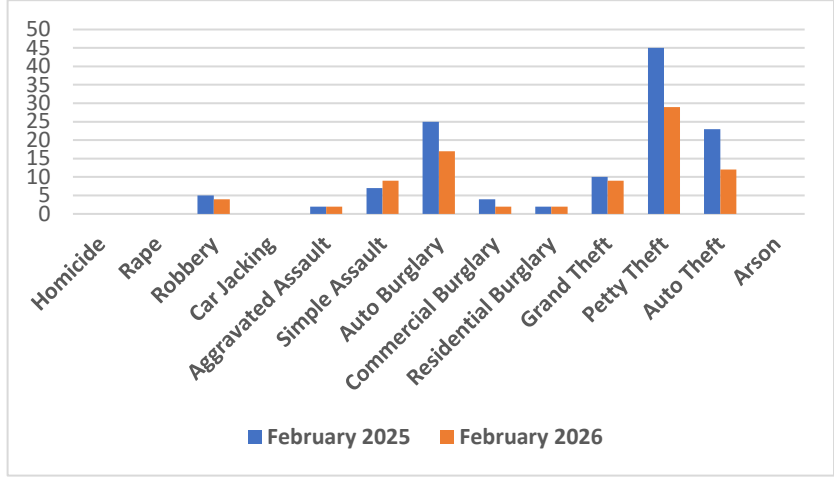

Emeryville Police Department

Part 1 Crimes

February 2026

	Jan 2026	Feb 2026	Above Below	% Chg	3 Year Avg Current Month	YTD 2025	YTD 2026	Above Below	% Chg
Violent Crimes:									
Homicide	0	0	0	N/C	0	0	0	0	N/C
Rape	1	0	-1	-100%	0	0	1	1	N/C
Robbery	3	4	1	33%	6	10	7	-3	-30%
Car Jacking	2	0	-2	-100%	1	0	2	2	N/C
Aggravated Assault	3	2	-1	-33%	4	5	5	0	0%
Simple Assault	7	9	2	29%	14	17	16	-1	-6%
Total Violent Crimes	16	15	-1	-6%	25	32	31	-1	-3%
Property Crimes:									
						YTD 2025	YTD 2026		
Auto Burglary	16	16	0	0%	32	40	32	-8	-20%
Commercial Burglary	3	2	-1	-33%	5	9	5	-4	-44%
Residential Burglary	7	3	-4	-57%	4	2	10	8	400%
Grand Theft	14	9	-5	-36%	22	22	23	1	5%
Petty Theft	50	29	-21	-42%	40	113	79	-34	-30%
Auto Theft	11	12	1	9%	26	43	23	-20	-47%
Arson	0	0	0	N/C	0	0	0	0	N/C
Total Property Crimes	101	71	-30	-30%	128	229	172	-57	-25%
Grand Total	117	86	-31	-26%	153	261	203	-58	-22%
Other:									
*Mental Illness Detention	12	10	-2	-17%	11	20	22	2	10%
*Recovered Vehicles	3	4	1	33%	15	27	7	-20	-74%
*Suspicious Incidents	31	39	8	26%	27	53	70	17	32%
Total Other	46	53	7	15%	53	100	99	-1	-1%

	Arrests	Cited	Booked
Adults	83	21	62
Juveniles	0	0	0

	Recidivism	Cites	Bookings
Adults	1	1	1
Juveniles	0	0	0

Total Repeat Offenders: 1

*Categories not included in Part 1 Crimes, NC= Not Calculable, Small numbers lead to large percentages, Suspicious Incidents include persons and vehicles. **The above crime statistics are not official.**