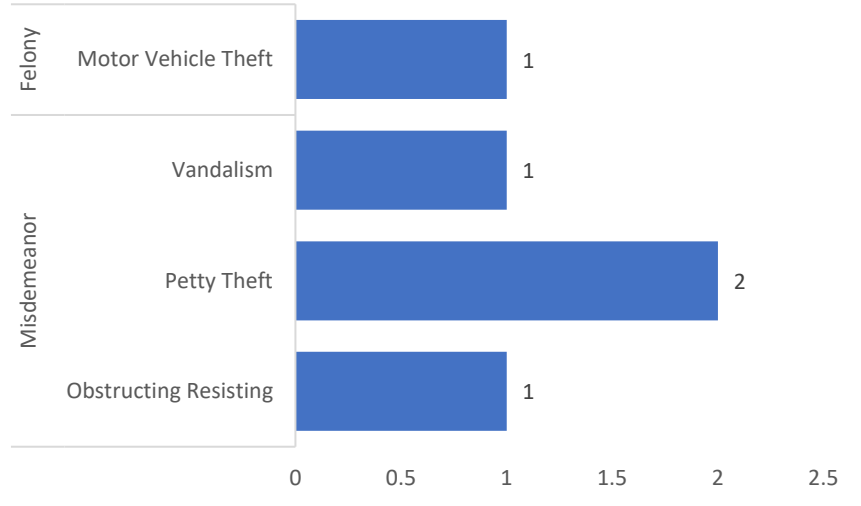

Arrest by Level and Charges