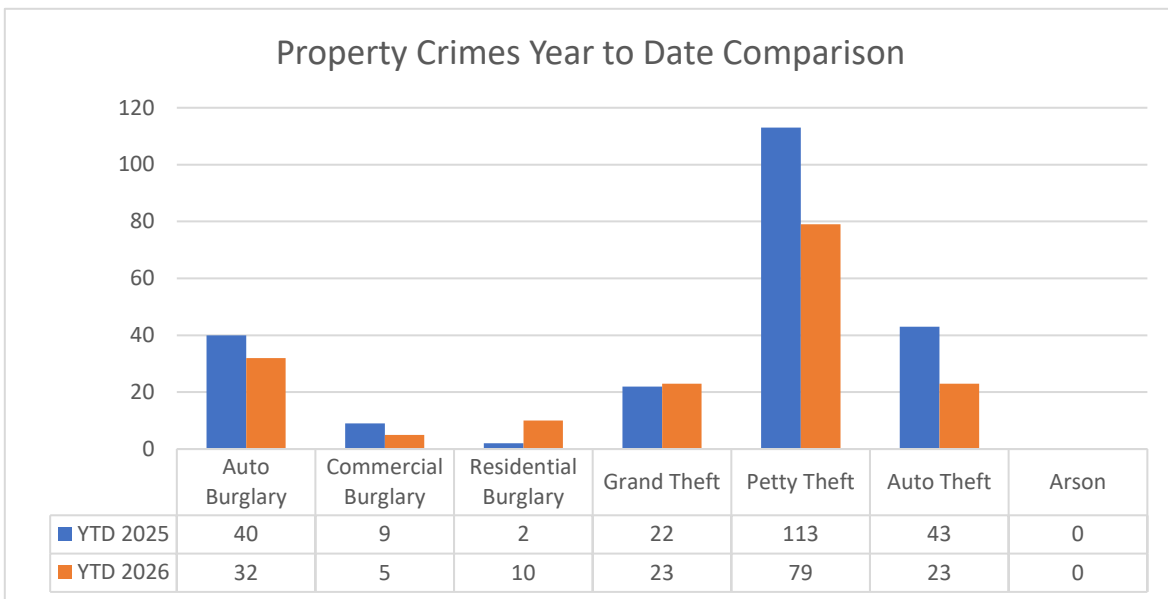

Emeryville Police Department

Part 1 Crimes

February 2026

	Jan 2026	Feb 2026	Above Below	% Chg	3 Year Avg Current Month	YTD 2025	YTD 2026	Above Below	% Chg
Violent Crimes:									
Homicide	0	0	0	N/C	0	0	0	0	N/C
Rape	1	0	-1	-100%	0	0	1	1	N/C
Robbery	3	4	1	33%	6	10	7	-3	-30%
Car Jacking	2	0	-2	-100%	1	0	2	2	N/C
Aggravated Assault	3	2	-1	-33%	4	5	5	0	0%
Simple Assault	7	9	2	29%	14	17	16	-1	-6%
Total Violent Crimes	16	15	-1	-6%	25	32	31	-1	-3%
Property Crimes:									
						YTD 2025	YTD 2026		
Auto Burglary	16	16	0	0%	32	40	32	-8	-20%
Commercial Burglary	3	2	-1	-33%	5	9	5	-4	-44%
Residential Burglary	7	3	-4	-57%	4	2	10	8	400%
Grand Theft	14	9	-5	-36%	22	22	23	1	5%
Petty Theft	50	29	-21	-42%	40	113	79	-34	-30%
Auto Theft	11	12	1	9%	26	43	23	-20	-47%
Arson	0	0	0	N/C	0	0	0	0	N/C
Total Property Crimes	101	71	-30	-30%	128	229	172	-57	-25%
Grand Total	117	86	-31	-26%	153	261	203	-58	-22%
Other:									
*Mental Illness Detention	12	10	-2	-17%	11	20	22	2	10%
*Recovered Vehicles	3	4	1	33%	15	27	7	-20	-74%
*Suspicious Incidents	31	39	8	26%	27	53	70	17	32%
Total Other	46	53	7	15%	53	100	99	-1	-1%

	Arrests	Cited	Booked
Adults	83	21	62
Juveniles	0	0	0

	Recidivism	Cites	Bookings
Adults	1	1	1
Juveniles	0	0	0

Total Repeat Offenders: 1

*Categories not included in Part 1 Crimes, NC= Not Calculable, Small numbers lead to large percentages, Suspicious Incidents include persons and vehicles. **The above crime statistics are not official.**

Emeryville Police Department Part 1 Crimes February 2026

Emeryville Police Department Part 1 Crimes February 2026

Year-to-Date Property & Violent Crimes

Year-to-Date Juvenile Arrest - February 2026 ****No Arrests in February****