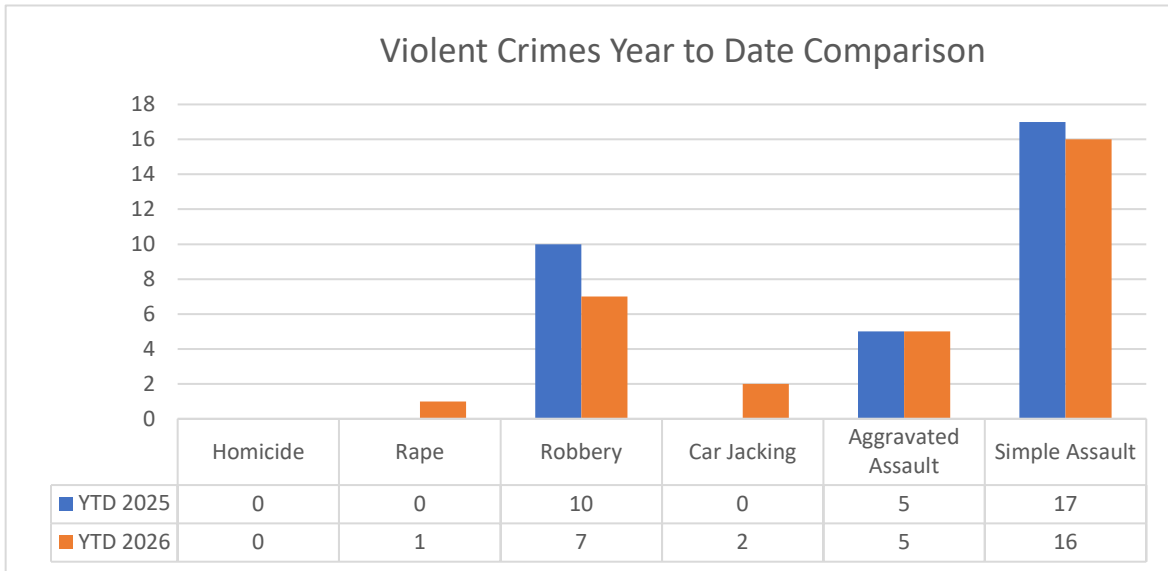

Emeryville Police Department

Part 1 Crimes

February 2026

	Jan 2026	Feb 2026	Above Below	% Chg	3 Year Avg Current Month	YTD 2025	YTD 2026	Above Below	% Chg
Violent Crimes:									
Homicide	0	0	0	N/C	0	0	0	0	N/C
Rape	1	0	-1	-100%	0	0	1	1	N/C
Robbery	3	4	1	33%	6	10	7	-3	-30%
Car Jacking	2	0	-2	-100%	1	0	2	2	N/C
Aggravated Assault	3	2	-1	-33%	4	5	5	0	0%
Simple Assault	7	9	2	29%	14	17	16	-1	-6%
Total Violent Crimes	16	15	-1	-6%	25	32	31	-1	-3%
Property Crimes:									
						YTD 2025	YTD 2026		
Auto Burglary	16	16	0	0%	32	40	32	-8	-20%
Commercial Burglary	3	2	-1	-33%	5	9	5	-4	-44%
Residential Burglary	7	3	-4	-57%	4	2	10	8	400%
Grand Theft	14	9	-5	-36%	22	22	23	1	5%
Petty Theft	50	29	-21	-42%	40	113	79	-34	-30%
Auto Theft	11	12	1	9%	26	43	23	-20	-47%
Arson	0	0	0	N/C	0	0	0	0	N/C
Total Property Crimes	101	71	-30	-30%	128	229	172	-57	-25%
Grand Total	117	86	-31	-26%	153	261	203	-58	-22%
Other:									
*Mental Illness Detention	12	10	-2	-17%	11	20	22	2	10%
*Recovered Vehicles	3	4	1	33%	15	27	7	-20	-74%
*Suspicious Incidents	31	39	8	26%	27	53	70	17	32%
Total Other	46	53	7	15%	53	100	99	-1	-1%

	Arrests	Cited	Booked
Adults	83	21	62
Juveniles	0	0	0

	Recidivism	Cites	Bookings
Adults	1	1	1
Juveniles	0	0	0

Total Repeat Offenders: 1

*Categories not included in Part 1 Crimes, NC= Not Calculable, Small numbers lead to large percentages, Suspicious Incidents include persons and vehicles. **The above crime statistics are not official.**

Emeryville Police Department Part 1 Crimes February 2026

Emeryville Police Department Part 1 Crimes February 2026

Year-to-Date Property & Violent Crimes

Year-to-Date Juvenile Arrest - February 2026 ****No Arrests in February****