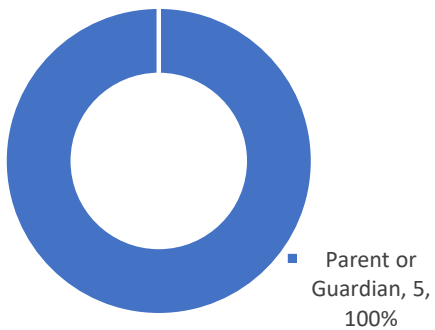

Release Disposition