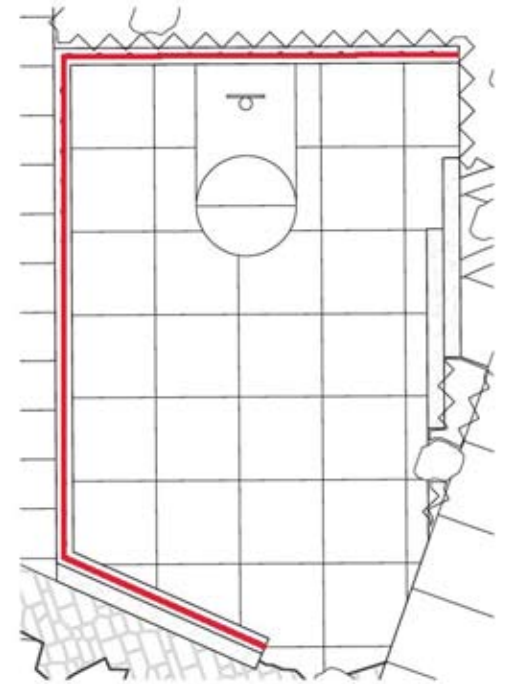

greenscreen®
1700 S. LA VERNE BLVD. LOS ANGELES, CA 90005 T. 800.951.0294

ART FENCING AROUND PART OF THE PLAY AREA

GREEN SCREEN FENCING AROUND BASKETBALL COURT