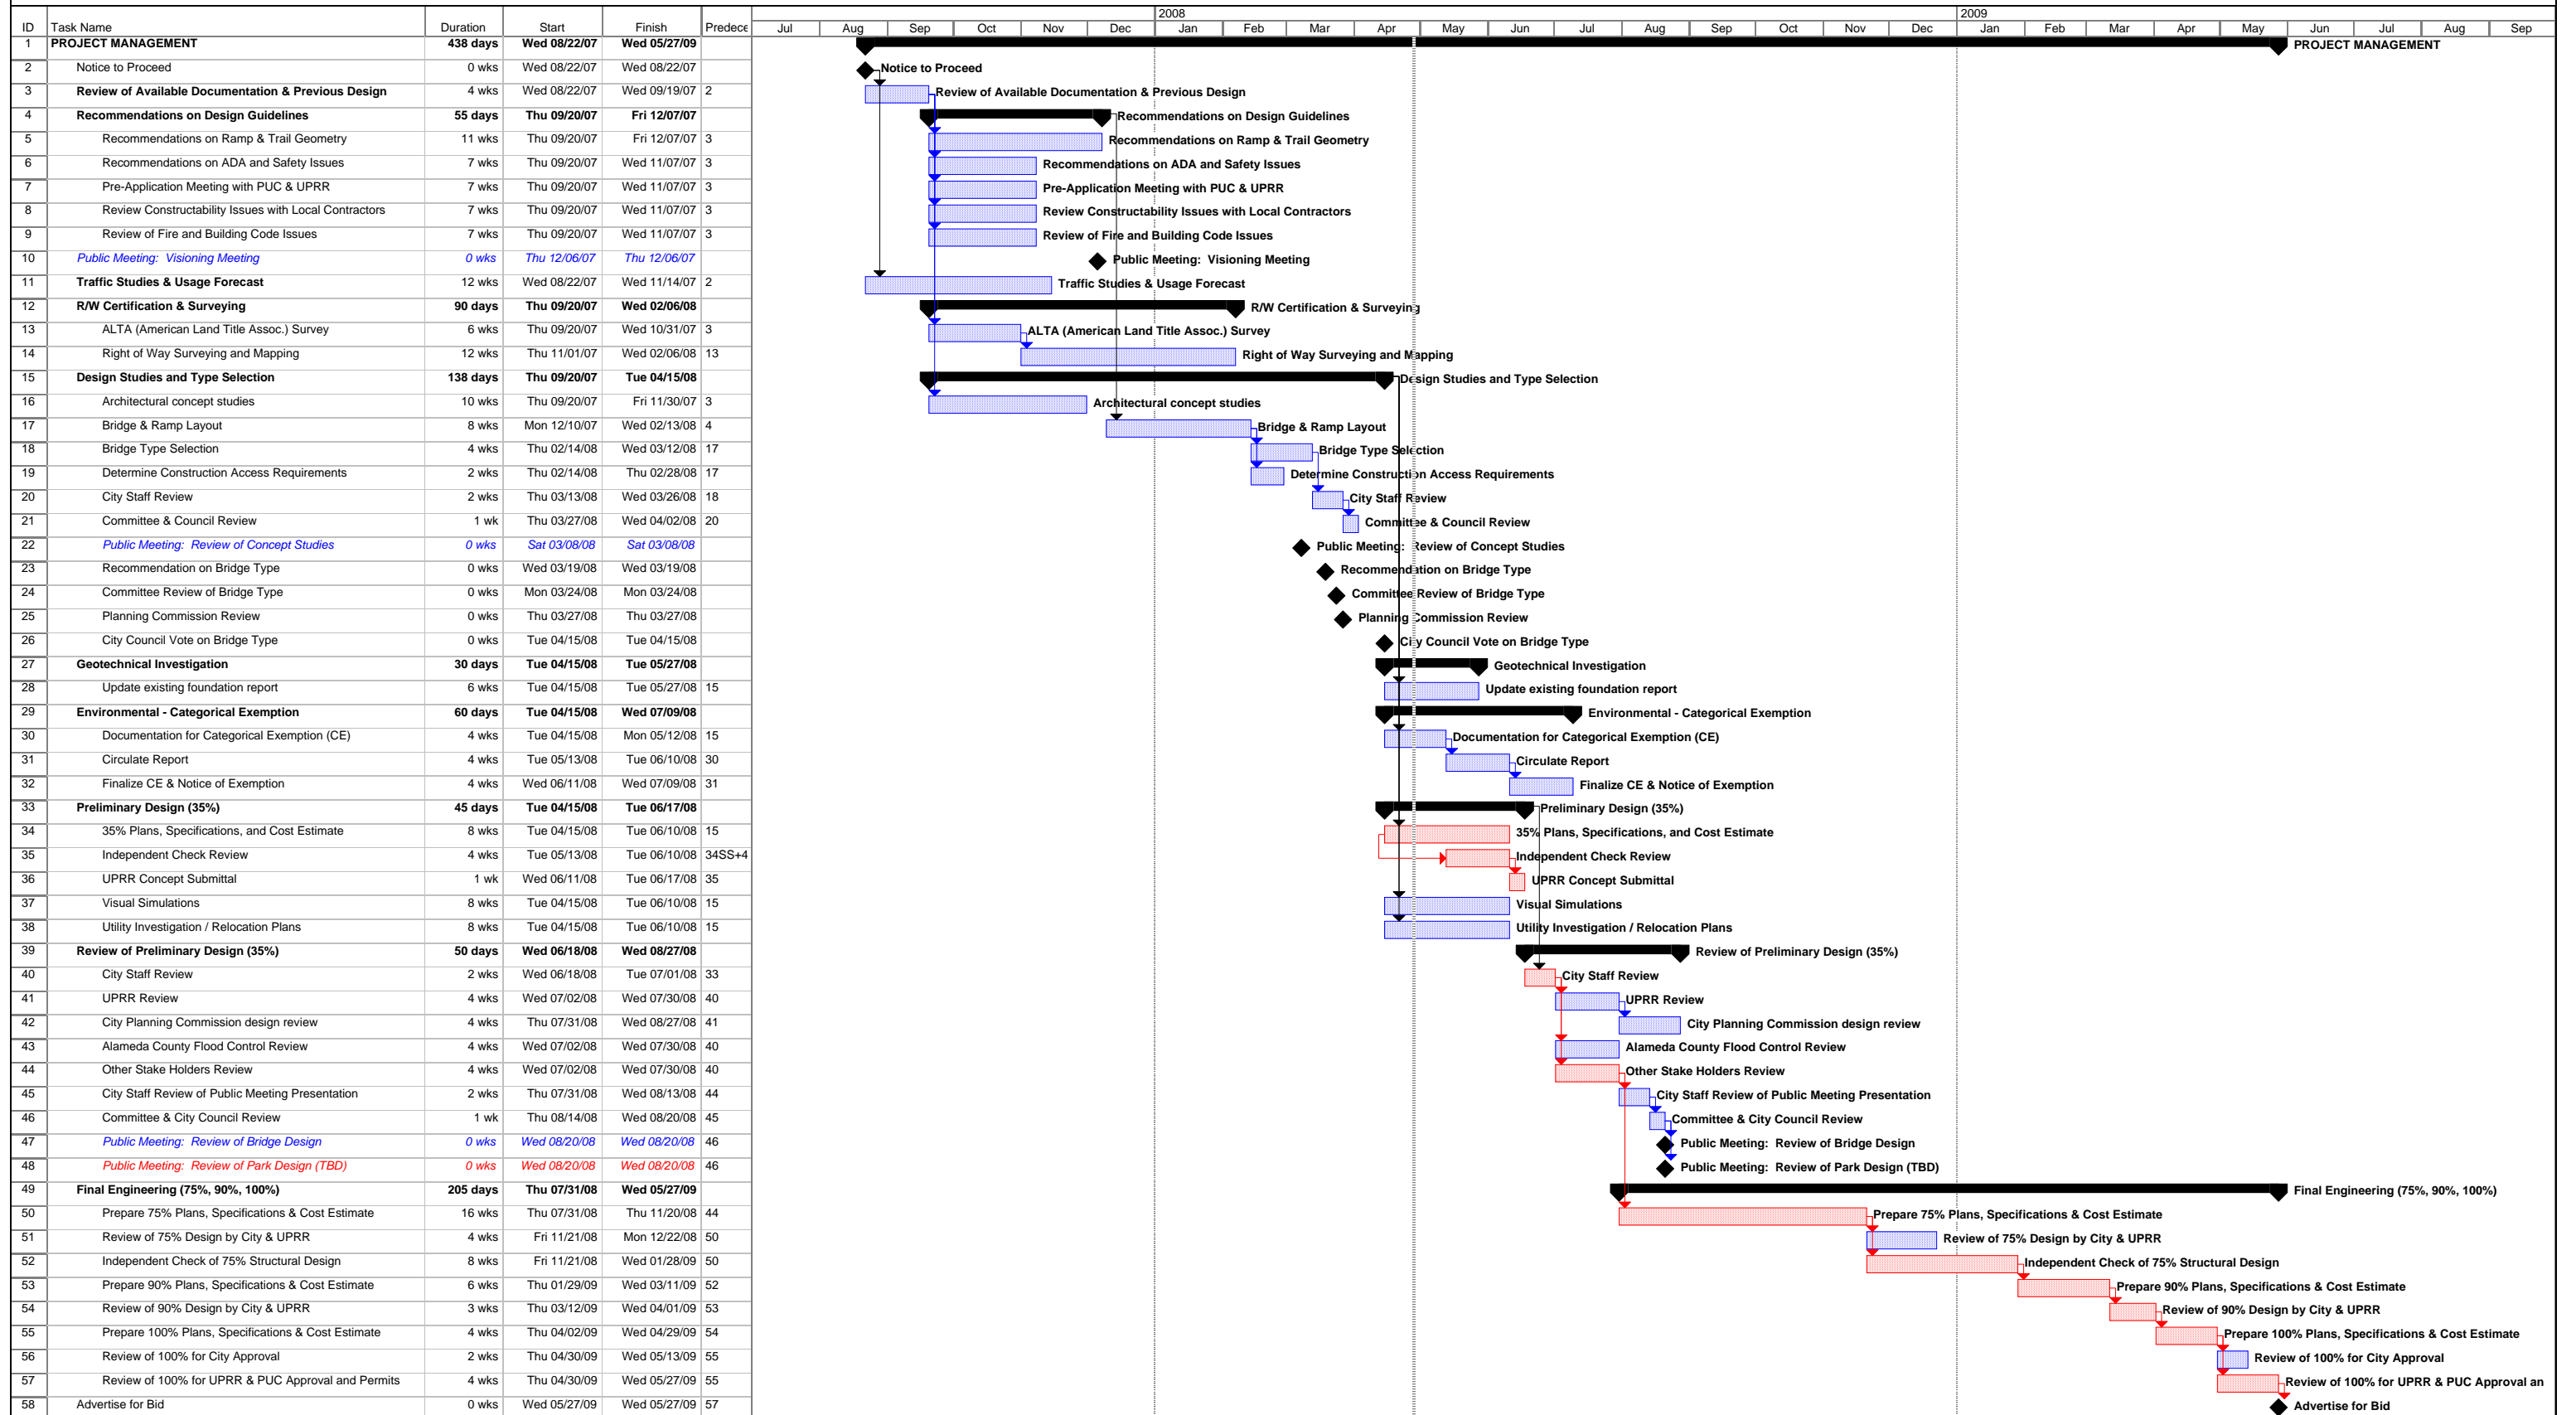

Draft Schedule SOUTH BAYFRONT BICYCLE PEDESTRIAN BRIDGE CITY OF EMERYVILLE

Mon 04/28/08

Emeryville Schedule7.mpp	Task	Progress	Summary	Rolloped Critical Task	Rolloped Progress	External Tasks	Group By Summary
	Critical Task	Milestone	Rolloped Task	Rolloped Milestone	Split	Project Summary	

Note: Public Meeting scheduling may vary from what is shown.
City Council and Committee meeting scheduling may also result in some delays in the project.